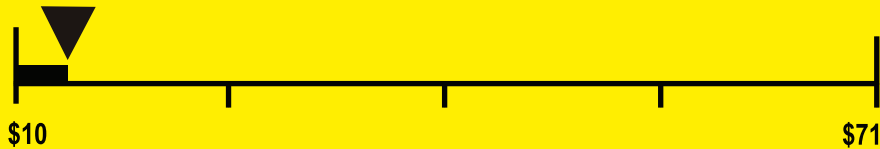

\$13

Cost Range of Similar Models

125 kWh

Estimated Yearly Electricity Use

\$10

Estimated Yearly Operating Cost
(when used with a natural gas water heater)

Your cost will depend on your utility rates and use.